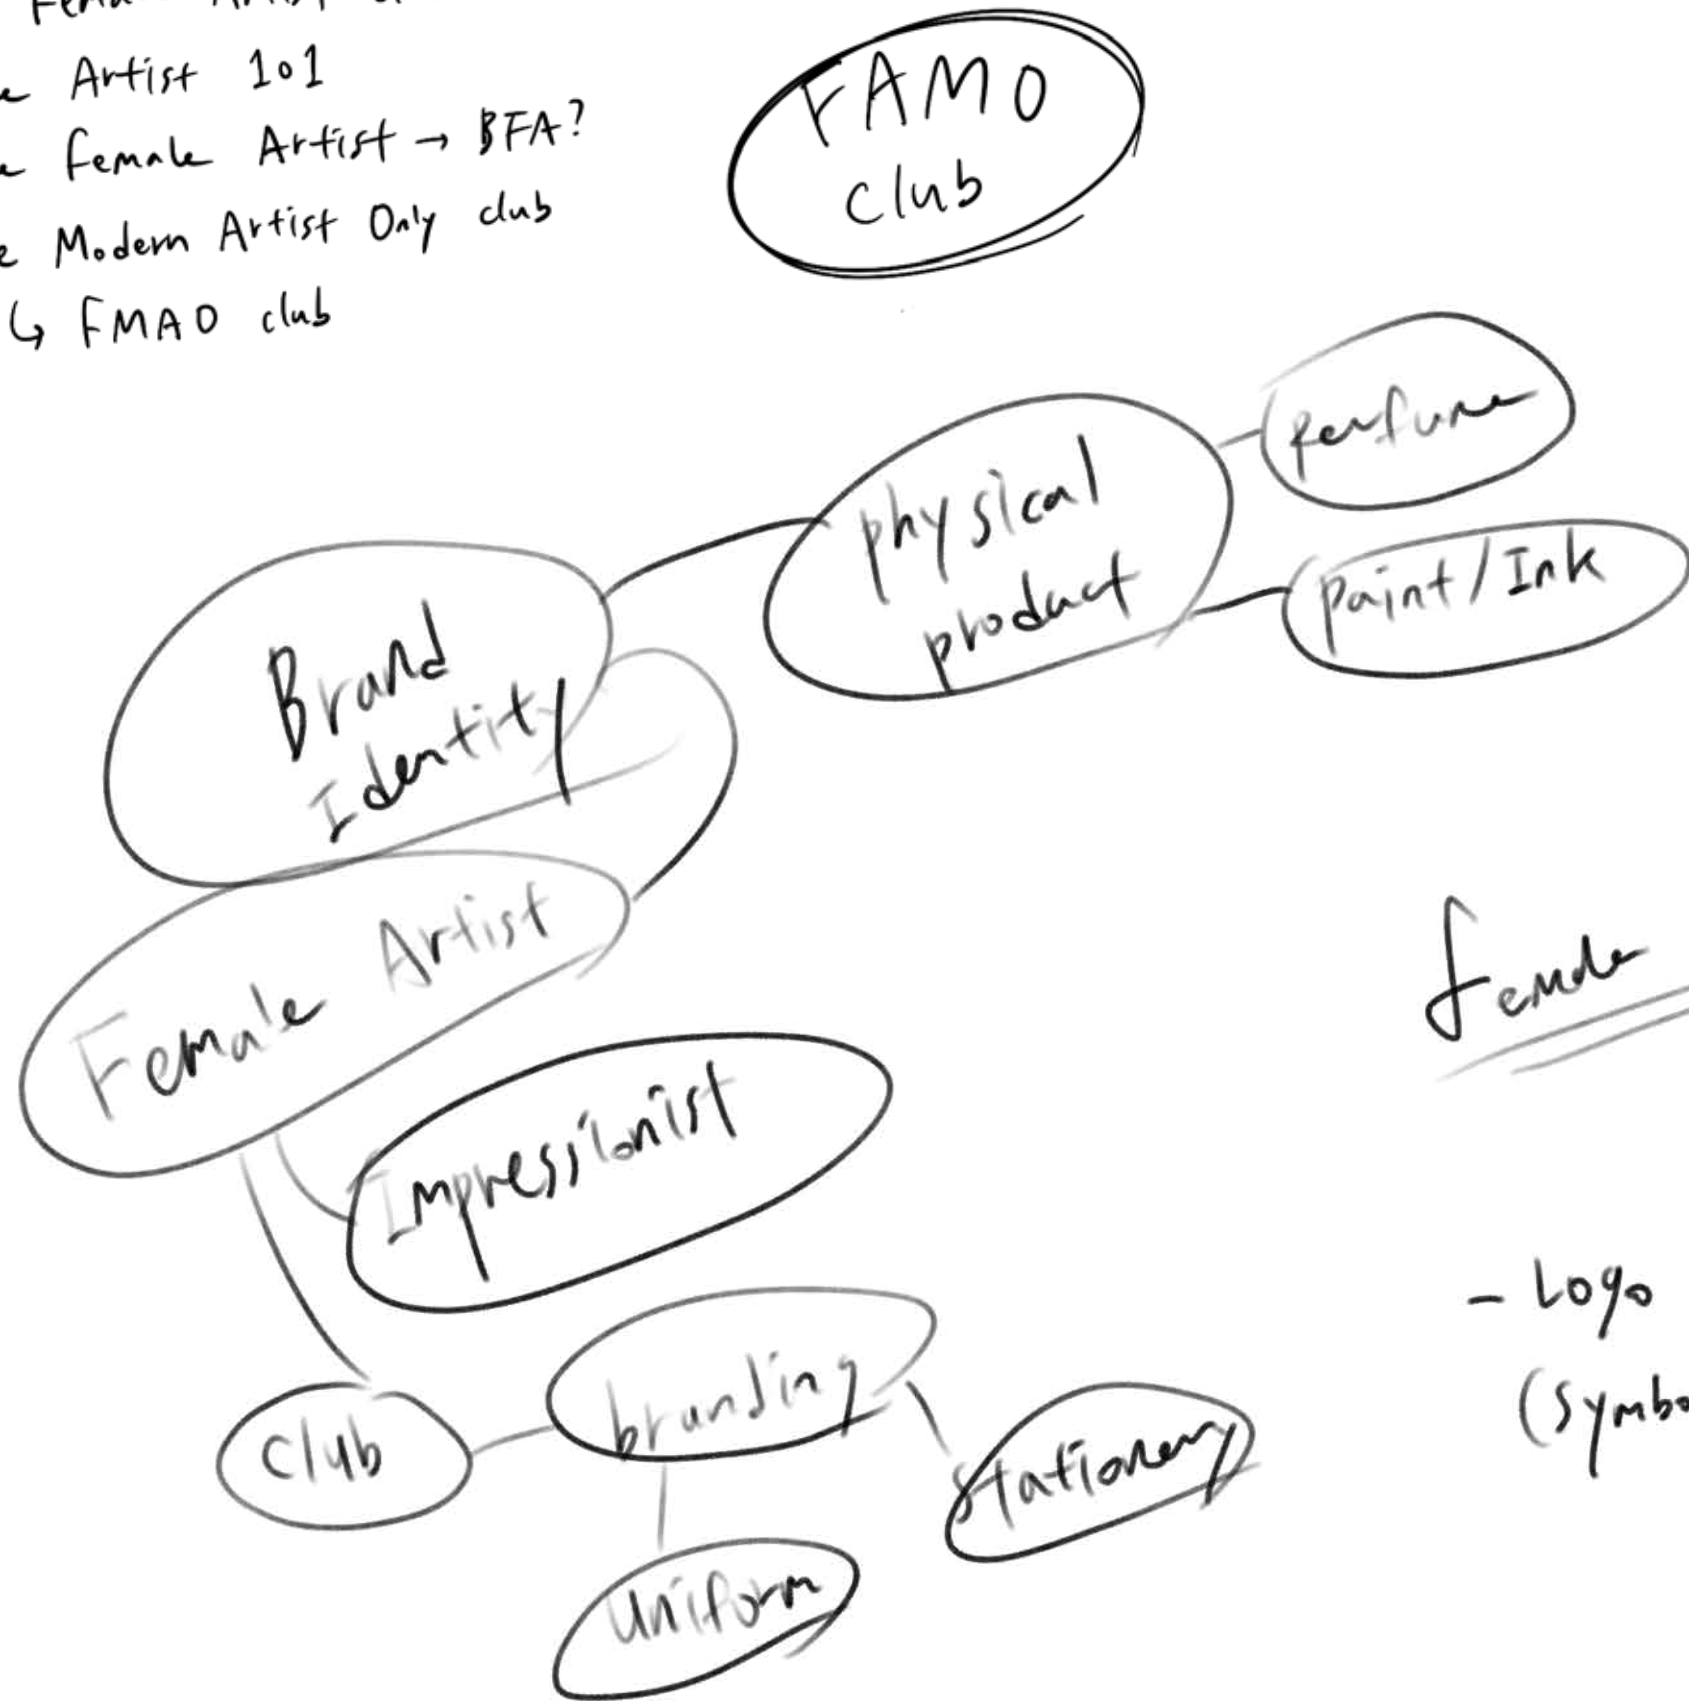

The primary objective of the brand is to encourage women to pursue their artistic goals and to discover the joys of art. In addition, it will help to raise awareness about the female artists that we need to know.

TARGET AUDIENCE

- Gen Z–Millennial
- Women who love art
- Creative
- Innovative
- Open minded
- Passionate

DELIVERABLES

1. Logo System
2. Posters
3. Gift Shop Merchandise
(stationery, notebook, bag, pins, paint brush, etc.)
4. Van Wrap

art **modern** **honor** **memorable**
girl **inspire** **positive** **activity**
show **ideas** **creative**
social **action** **act**
joyful **club**
influential

03 | BRAINSTORMING

- Female Artist Club

Female Artist Club

- Logo System (symbol, typography, mascot)

- FMAO club

- Logo
- posters
- Merchandise
 - paint brush
 - Notebook
 - pin
 - Apron
 - stickers
 - Mug
 - Tote bag

**FEMALE MODERN
ARTISTS CLUB**