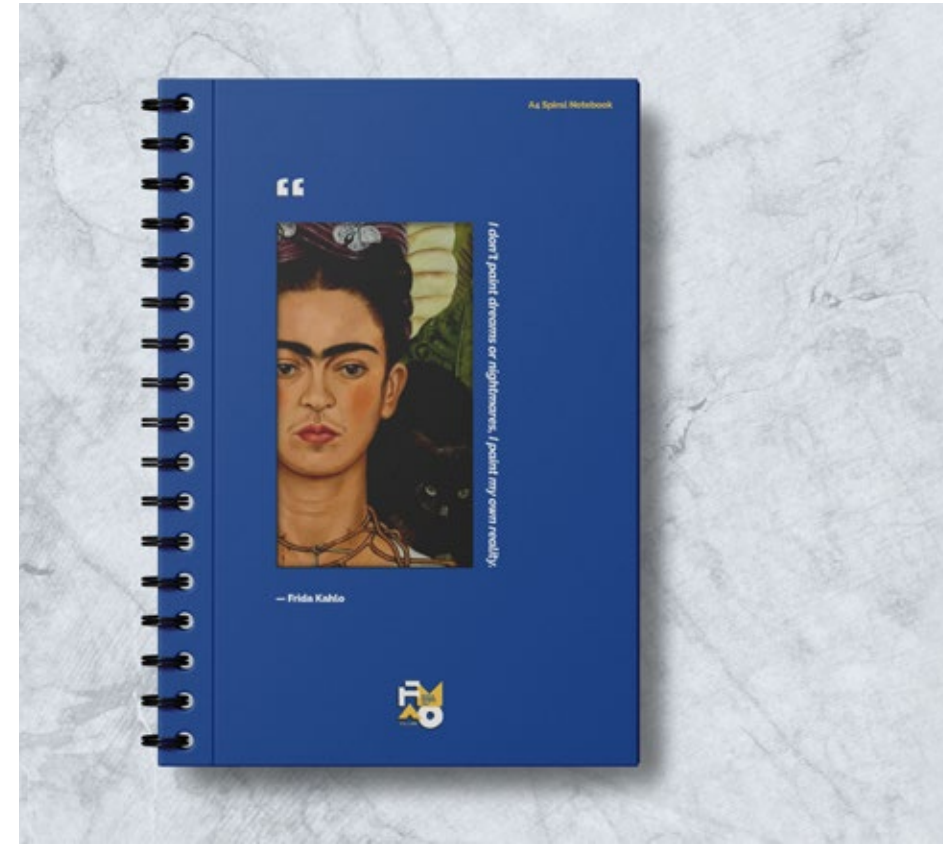

JOIN US TO

**PAINT
YOUR
DREAMS**

"Girl in Red Dress" Laura Wheeler Waring, 1935

EVERY SATURDAY
4:00PM - 6:00PM

@PUBLIC MUSEUM
903 Brook St, Longwood, FL 32779
WWW.FMAOclub.COM

12 | MERCHANDISE

13 | VAN WRAP SKETCHES